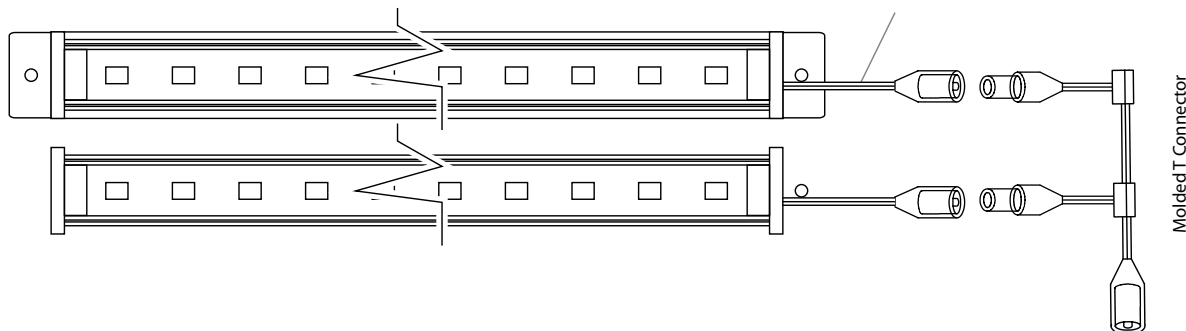

CONNECTOR OPTIONS

Wiring: parallel wiring is recommended using our 2-way, 4-way or 6-way spider connectors

2468 20 AWG