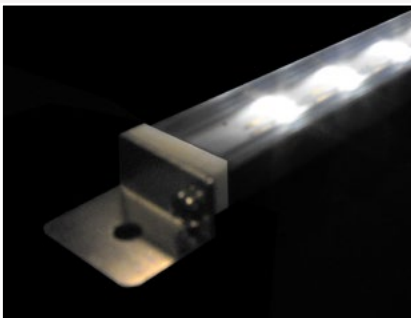

LumiStick™

LED Light Bar

CUSTOMIZABLE

- // Custom made to any size up to 8ft.
- // Adjustable mounting angle with mounting brackets
- // Multi-color option

QUICK INSTALLATION

- // Easy installation with magnets or adhesive

The LumiStick (LED Light Bar) is easy to install and comes in 11" - 22" - 33" - 44" and 55" standard lengths and can be custom made up to 8'. LumiStick is available in 3000K, 4100K and 5300K and provides smooth even illumination without adding heat or UV radiation that can damage or fade merchandise. With its long useful life and low maintenance operation, LumiStick - LED Light Bars meets or exceeds the performance of compatible linear fluorescent fixtures; complete with lower installation, energy and maintenance costs. Plus it is easy to conceal, making it ideal for use in store fixtures, displays cases, jewellery cases, ceiling coves, china cabinets or for under / over cabinet lighting.

Slim Profile

The LumiStick™ design allows for easy integration into commercial & retail displays. It's simple design is also perfect for hidden recessed applications.

High Quality LED's

LumiStick™ utilizes the same high quality LED technology as LumiSheet™, therefore color temperatures can be identically matched when used in conjunction with LumiSheet™.