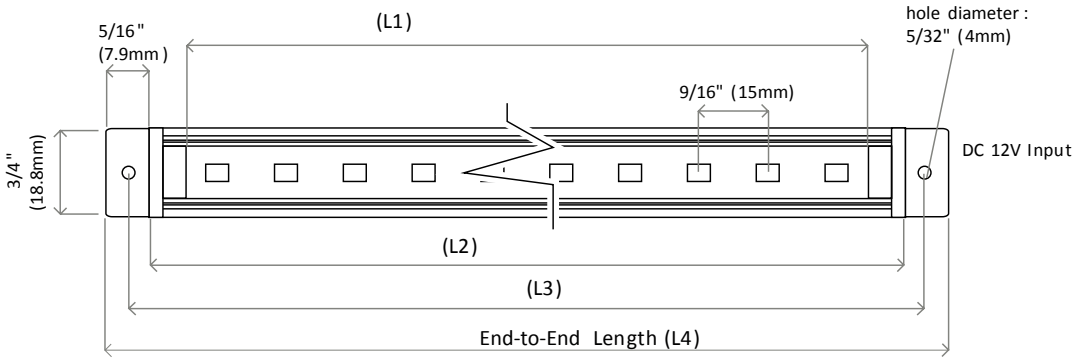

* Standard 5' (1500mm), Optional 10' (3000mm)

Optional LED Light Bar Diffusers

Accessories of LED Light Bar Mounting Brackets / Magnet & 3M Tapes

DIMENSIONS

DIMENSIONS						
Length	LLMS12-300	LLMS12-580	LLMS12-860	LLMS12-1140	LLMS12-1420	LLMS12-CS
L1	11" (280mm)	22" (560mm)	33" (560mm)	44" (1118mm)	55" (1397mm)	CUSTOM SIZE
L2	11 7/8" (300mm)	22 7/8" (580mm)	33 7/8" (860mm)	44 7/8" (1140mm)	55 7/8" (1434mm)	
L3	12 7/16" (316mm)	23 7/16" (595mm)	34 7/16" (875mm)	45 7/16"	56 7/16"	
L4	13" (330mm)	24" (610mm)	35" (610mm)	46" (1168mm)	57" (1448mm)	
LIGHT OUTPUT						
Part Number	LLMS12-300	LLMS12-580	LLMS12-860	LLMS12-1140	LLMS12-1420	LLMS12-CS
Wattage	4W	8W	12W	16W	20W	According to size
Luminous Flux (lm)	272 (WW) 332 (CW)	522 (WW) 664 (CW)	816 (WW) 996 (CW)	1088 (WW) 1328 (CW)	1360 (WW) 1660 (CW)	According to size
End-to-End Length	13" (330mm)	24" (610mm)	35" (889mm)	46" (1168mm)	57" (1448mm)	Min. Size 3" (76mm) - Max. up
Luminous Efficacy	Warm White: 68 lm/W			Pure / Cool White: 83 lm/W		
* WW = Warm White, CW = Pure / Cool White						