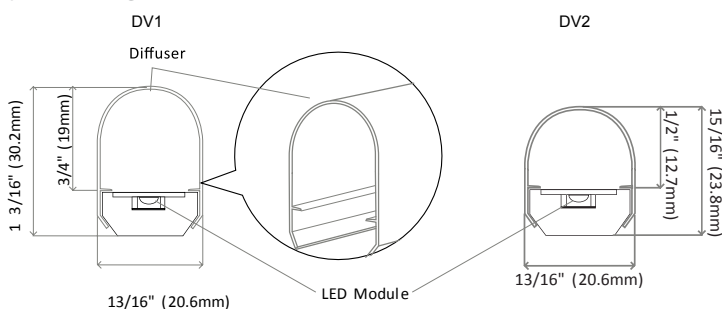

* Standard 5' (1500mm), Optional 10' (3000mm)

Optional LED Light Bar Diffusers

Accessories of LED Light Bar Mounting Brackets / Magnet & 3M Tapes

DIMENSIONS

DIMENSIONS						
Length	LLMS12-300	LLMS12-580	LLMS12-860	LLMS12-1140	LLMS12-1420	LLMS12-CS
L1	11" (280mm)	22" (560mm)	33" (560mm)	44" (1118mm)	55" (1397mm)	CUSTOM SIZE
L2	11 7/8" (300mm)	22 7/8" (580mm)	33 7/8" (860mm)	44 7/8" (1140mm)	55 7/8" (1434mm)	
L3	12 7/16" (316mm)	23 7/16" (595mm)	34 7/16" (875mm)	45 7/16"	56 7/16"	
L4	13" (330mm)	24" (610mm)	35" (610mm)	46" (1168mm)	57" (1448mm)	
LIGHT OUTPUT						
Part Number	LLMS12-300	LLMS12-580	LLMS12-860	LLMS12-1140	LLMS12-1420	LLMS12-CS
Wattage	4W	8W	12W	16W	20W	According to size
Luminous Flux (lm)	272 (WW) 332 (CW)	522 (WW) 664 (CW)	816 (WW) 996 (CW)	1088 (WW) 1328 (CW)	1360 (WW) 1660 (CW)	According to size
End-to-End Length	13" (330mm)	24" (610mm)	35" (889mm)	46" (1168mm)	57" (1448mm)	Min. Size 3" (76mm) - Max. up
Luminous Efficacy	Warm White: 68 lm/W			Pure / Cool White: 83 lm/W		
* WW = Warm White, CW = Pure / Cool White						