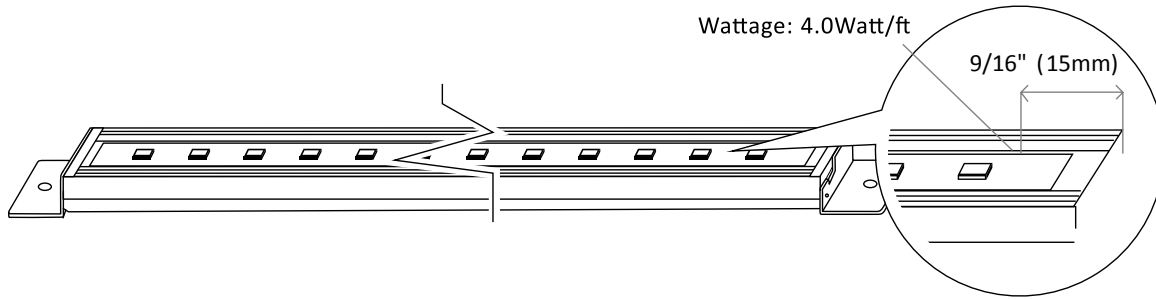

* Standard 5' (1500mm), Optional 10' (3000mm)

Optional LED Light Bar Diffusers

Accessories of LED Light Bar Mounting Brackets / Magnet & 3M Tapes

DIMENSIONS

DIMENSIONS						
Length	LLMS12-300	LLMS12-580	LLMS12-860	LLMS12-1140	LLMS12-1420	LLMS12-CS
L1	11" (280mm)	22" (560mm)	33" (560mm)	44" (1118mm)	55" (1397mm)	CUSTOM SIZE
L2	11 7/8" (300mm)	22 7/8" (580mm)	33 7/8" (860mm)	44 7/8" (1140mm)	55 7/8" (1434mm)	
L3	12 7/16" (316mm)	23 7/16" (595mm)	34 7/16" (875mm)	45 7/16"	56 7/16"	
L4	13" (330mm)	24" (610mm)	35" (610mm)	46" (1168mm)	57" (1448mm)	
LIGHT OUTPUT						
Part Number	LLMS12-300	LLMS12-580	LLMS12-860	LLMS12-1140	LLMS12-1420	LLMS12-CS
Wattage	4W	8W	12W	16W	20W	According to size
Luminous Flux (lm)	272 (WW) 332 (CW)	522 (WW) 664 (CW)	816 (WW) 996 (CW)	1088 (WW) 1328 (CW)	1360 (WW) 1660 (CW)	According to size
End-to-End Length	13" (330mm)	24" (610mm)	35" (889mm)	46" (1168mm)	57" (1448mm)	Min. Size 3" (76mm) - Max. up
Luminous Efficacy	Warm White: 68 lm/W			Pure / Cool White: 83 lm/W		
* WW = Warm White, CW = Pure / Cool White						