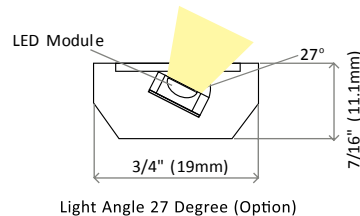

* Standard 5' (1500mm), Optional 10' (3000mm)