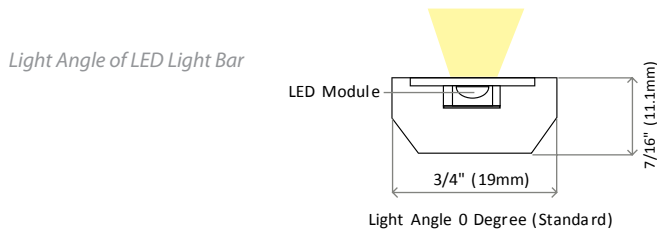

* Standard 5' (1500mm), Optional 10' (3000mm)