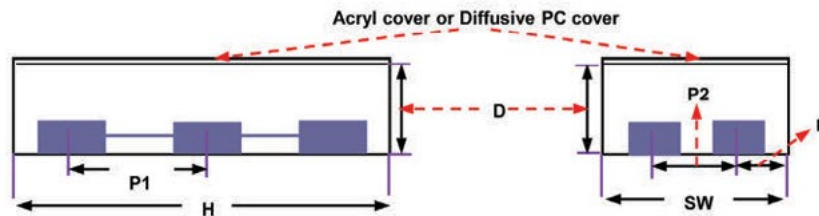

SPECIFICATIONS

Electrical	
Input Voltage	12 Volt DC - Constant Voltage
Power Consumption	1.2W (Max.)
Certification	cUL, CE, RoHS
Physical	
Color Temperature	Pure / Cool White approx. 6500K
Mounting Examples	Double sided adhesive tape
Operating Temperature	- 20°C (- 4°F) ~ + 70°C (+ 158°F)
Environment	Dry location and Wet location
Beam Angle	155° (Wide Flood)
Power & Controls	
Please contact Evo-Lite for optimal power & control solutions to fit your requirements	
Part Number	LLM12-S-155
Dimension	1 15/16"(L) x 1 1/2"(W) x 1/4"(H) (49mm x 39mm x 6.6mm)
Luminous Flux (Typ.)	100 lm

Color Temperature:  Pure / Cool White
6500K

PROFILE DIMENSIONS

Luminous Intensity Distribution
(White 6500, Unit:cd)

INSTALLATION GUIDE

- Recommended channel depth: 100mm - 200mm
- Recommended installation pitch between the center of the modules: 150mm - 200mm at 100mm - 150mm depth
- Max. module number connected in series: 30 modules
- Installation layout (Example): channel height - channel depth - 120mm, stroke width - 200mm

H	Channel Letter Height	
D	Channel Letter Depth	4" - 7 7/8" (100mm - 200mm)
SW	Channel Letter Stroke Width	
ED	Distance between the center of the LED module to the edge of the Channel Letter	1 3/16" - 4" (30mm - 100mm)
P1	Installation pitch in a row	5 7/8" - 7 7/8" (150mm - 200mm)
P2	Installation pitch in a column	5 7/8" - 11 3/4" (150mm - 300mm)