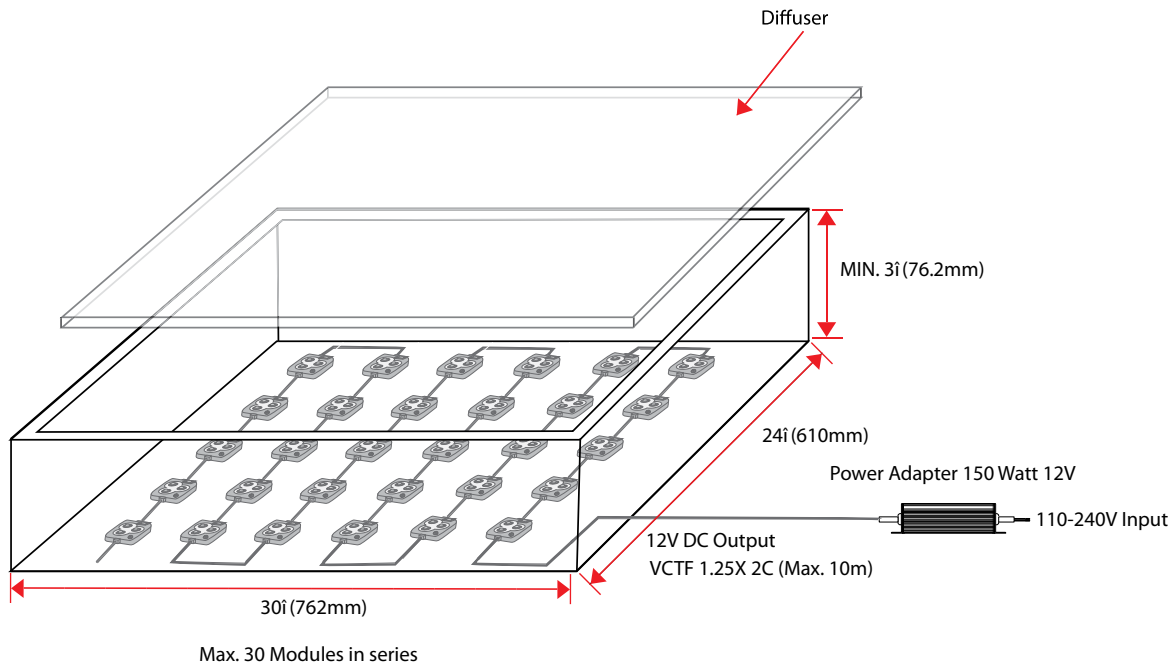

INSTALLATION GUIDE (CON'T)

PRIMARY DC CABLE SPECIFICATION TABLE

Module Number connected	Cable Specification
- 120 modules	VCTF 1.25X2C
- 180 modules	VCTF 2.0X2C
- 300 modules	VCTF 3.5X2C
- 420 modules	VCTF 5.5X2C

POWER SUPPLY CAPACITY TABLE

Power Supply	Max. Module Number connected
20W 12VDC	13 modules
40W 12VDC	26 modules
60W 12VDC	39 modules
100W 12VDC	65 modules
300W 12VDC	195 modules
600W 12VDC	390 modules