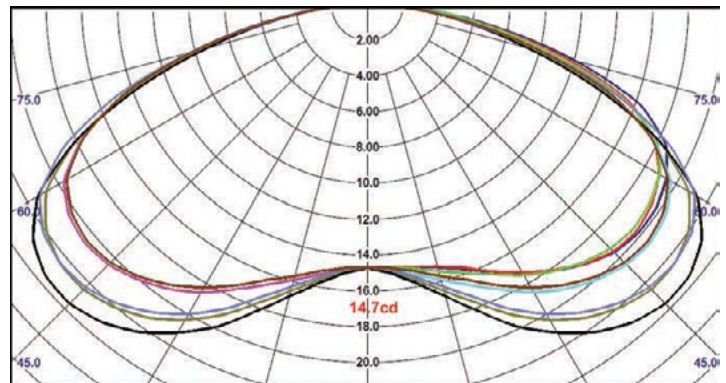

SPECIFICATIONS

Electrical	
Input Voltage	12 Volt DC - Constant Voltage
Power Consumption	1.2W (Max.)
Certification	cUL, CE, RoHS
Physical	
Color Temperature	Pure / Cool White approx. 6500K
Mounting Examples	Double sided adhesive tape
Operating Temperature	- 20°C (- 4°F) ~ + 70°C (+ 158°F)
Environment	Dry location and Wet location
Beam Angle	155° (Wide Flood)
Power & Controls	
Please contact Evo-Lite for optimal power & control solutions to fit your requirements	
Part Number	LLM12-S-155
Dimension	1 15/16"(L) x 1 1/2"(W) x 1/4"(H) (49mm x 39mm x 6.6mm)
Luminous Flux (Typ.)	100 lm

Color Temperature:  Pure / Cool White
6500K

PROFILE DIMENSIONS

Luminous Intensity Distribution
(White 6500, Unit:cd)

INSTALLATION GUIDE

- Recommended channel depth: 100mm - 200mm
- Recommended installation pitch between the center of the modules: 150mm - 200mm at 100mm - 150mm depth
- Max. module number connected in series: 30 modules
- Installation layout (Example): channel height - channel depth - 120mm, stroke width - 200mm