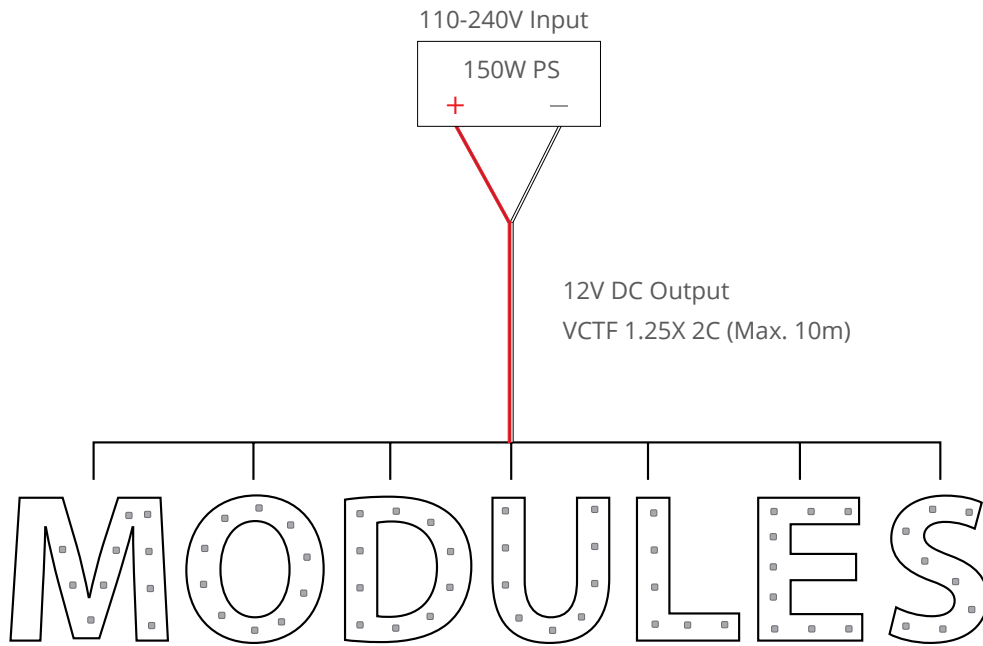

SPECIFICATIONS

Electrical	
Input Voltage	12 Volt DC - Constant Voltage
Power Consumption	1.2W (Max.)
Certification	cUL, CE, RoHS
Physical	
Color Temperature	Pure / Cool White approx. 6500K
Mounting Examples	Double sided adhesive tape
Operating Temperature	- 20°C (- 4°F) ~ + 70°C (+ 158°F)
Environment	Dry location and Wet location
Beam Angle	155° (Wide Flood)
Power & Controls	
Please contact Evo-Lite for optimal power & control solutions to fit your requirements	
Part Number	LLM12-S-155
Dimension	1 15/16"(L) x 1 1/2"(W) x 1/4"(H) (49mm x 39mm x 6.6mm)
Luminous Flux (Typ.)	100 lm

Color Temperature:  Pure / Cool White
6500K

PROFILE DIMENSIONS

Luminous Intensity Distribution
(White 6500, Unit:cd)

INSTALLATION GUIDE

- Recommended channel depth: 100mm - 200mm
- Recommended installation pitch between the center of the modules: 150mm - 200mm at 100mm - 150mm depth
- Max. module number connected in series: 30 modules
- Installation layout (Example): channel height - channel depth - 120mm, stroke width - 200mm

H	Channel Letter Height	
D	Channel Letter Depth	4" - 7 7/8" (100mm - 200mm)
SW	Channel Letter Stroke Width	
ED	Distance between the center of the LED module to the edge of the Channel Letter	1 3/16" - 4" (30mm - 100mm)
P1	Installation pitch in a row	5 7/8" - 7 7/8" (150mm - 200mm)
P2	Installation pitch in a column	5 7/8" - 11 3/4" (150mm - 300mm)

INSTALLATION GUIDE (CON'T)

PRIMARY DC CABLE SPECIFICATION TABLE

Module Number connected	Cable Specification
- 120 modules	VCTF 1.25X2C
- 180 modules	VCTF 2.0X2C
- 300 modules	VCTF 3.5X2C
- 420 modules	VCTF 5.5X2C