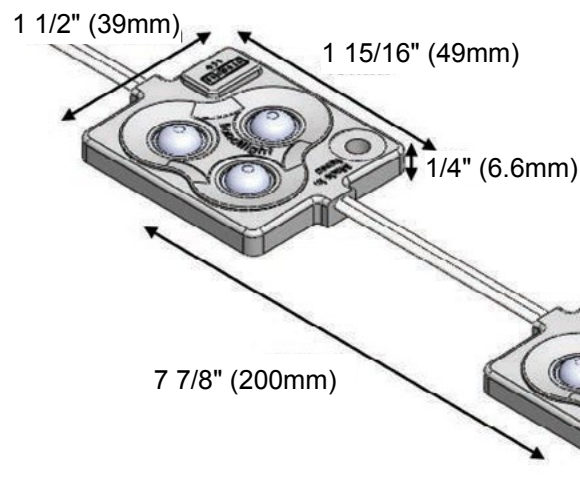

The LED Module (LLM12-S-155) is designed for backlighting applications. Featuring IP67 water-proof and 155 degree wide beam angle, it has been widely used by the lighting industry and signage industry for retrofitting traditional indoor and outdoor fluorescent signage or light boxes. This module's flexibility in installation also makes it the perfect lighting solution for medium and large size channel letters or boxes with a 100 - 200mm depth. The LLM12-S-155 also provides many other additional advantages like brilliant light output, reduced energy cost and maintenance.

Wide Beam Angle

With a 155° beam angle, the LLM12-S-155 LED Module is an economical solution for internal illumination and retrofitting of traditional fluorescent light boxes with a depth greater than 3".

SPECIFICATIONS

Electrical	
Input Voltage	12 Volt DC - Constant Voltage
Power Consumption	1.2W (Max.)
Certification	cUL, CE, RoHS
Physical	
Color Temperature	Pure / Cool White approx. 6500K
Mounting Examples	Double sided adhesive tape
Operating Temperature	- 20°C (- 4°F) ~ + 70°C (+ 158°F)
Environment	Dry location and Wet location
Beam Angle	155° (Wide Flood)
Power & Controls	
Please contact Evo-Lite for optimal power & control solutions to fit your requirements	
Part Number	LLM12-S-155
Dimension	1 15/16"(L) x 1 1/2"(W) x 1/4"(H) (49mm x 39mm x 6.6mm)
Luminous Flux (Typ.)	100 lm

Color Temperature:  Pure / Cool White
6500K

PROFILE DIMENSIONS

Luminous Intensity Distribution
(White 6500, Unit:cd)

INSTALLATION GUIDE

- Recommended channel depth: 100mm - 200mm
- Recommended installation pitch between the center of the modules: 150mm - 200mm at 100mm - 150mm depth
- Max. module number connected in series: 30 modules
- Installation layout (Example): channel height - channel depth - 120mm, stroke width - 200mm