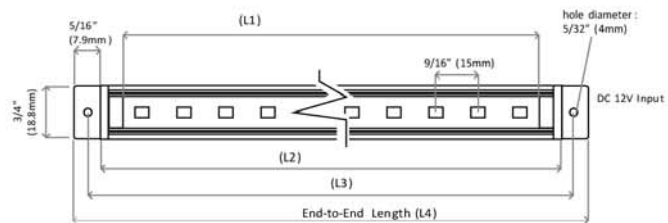

STANDARD HARDWIRE POWER ADAPTORS

Power Adaptors	PA-60W-HW 60W 12V Hardwire power adaptor Input 110V AC ~ 240V AC PA-150W-HW 150W 12V Hardwire power adaptor Input 110V AC ~ 240V AC

DIMMING & CONTROLS

Refer to dimming & control options

SPECIAL FEATURES

Custom Sizes	• (up to 8 ft.)
Full Integration Support	•
Multi-Color Option	•
Adjustable Mounting Angle	•
Quick Installation	•
Energy Efficient	•
Shock and Vibration Proof	• (70% Less than fluorescent)
Maintenance Free	•
Advanced 3-Year Warranty	•

DIMENSIONS

Length	LLMS12-300	LLMS12-580	LLMS12-860	LLMS12-1140	LLMS12-1420	LLMS12-CS
L1	11" (280mm)	22" (560mm)	33" (840mm)	44" (1118mm)	55" (1397mm)	Custom Size
L2	11 7/8" (300mm)	22 7/8" (580mm)	33 7/8" (860mm)	44 7/8" (1140mm)	55 7/8" (1420mm)	
L3	12 7/16" (316mm)	23 7/16" (595mm)	34 7/16" (875mm)	45 7/16" (1154mm)	56 7/16" (1434mm)	
L4	13" (330mm)	24" (610mm)	35" (889mm)	46" (1168mm)	57" (1448mm)	

LIGHT OUTPUT

Part Number	LLMS12-300	LLMS12-580	LLMS12-860	LLMS12-1140	LLMS12-1420	LLMS12-CS
Wattage	4W	8W	12W	16W	20W	According to Size
Luminous Flux (lm)	272 (WW) 332 (CW)	522 (WW) 664 (CW)	816 (WW) 996 (CW)	1088 (WW) 1328 (CW)	1360 (WW) 1660 (CW)	According to size
End to End Length	13" (330mm)	24" (610mm)	35" (889mm)	46" (1168mm)	57" (1448mm)	Min Size 3 in Max 8 feet
Luminous Efficacy	Warm White: 68 lm/W			Pure / Cool White: 83 lm/W		

* WW = Warm White, CW = Pure / Cool White