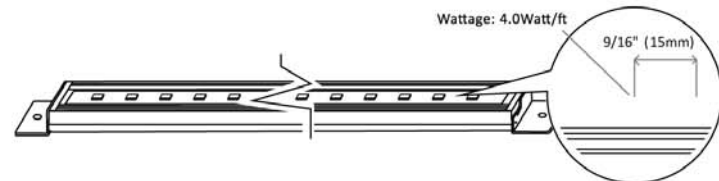

Wattage: 4.0Watt/ft